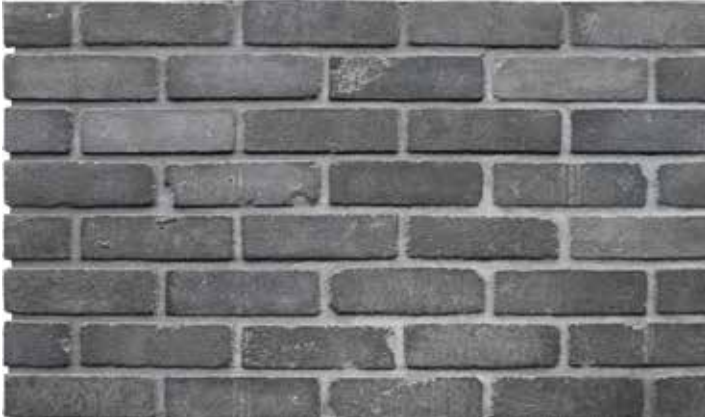

# BRICKHAUS™

— THIN BRICK VENEER —

BRICKHAUS Thin Brick Veneer delivers the authentic look and texture of traditional masonry in a light-weight, easy-to-install format. Available in four distinct colors, it offers the flexibility to complement a wide range of styles.

COVENTRY GRAY

HERITAGE RED

STORM CLOUD

WHITE WISP

COVENTRY GRAY

HERITAGE RED

STORM CLOUD

WHITE WISP