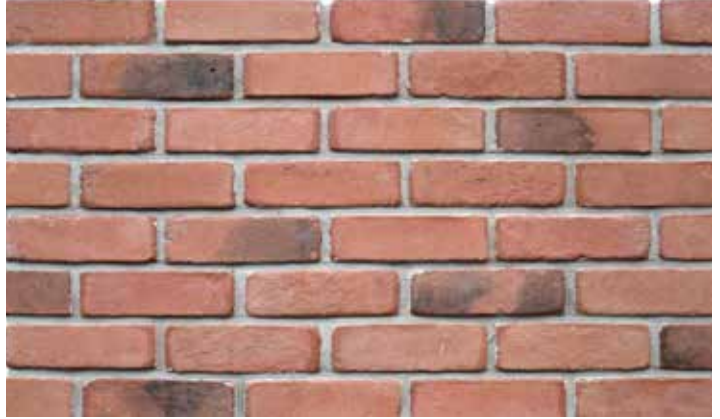

# BRICKHAUS™

— THIN BRICK VENEER —

BRICKHAUS Thin Brick Veneer delivers the authentic look and texture of traditional masonry in a light-weight, easy-to-install format. Available in four distinct colors, it offers the flexibility to complement a wide range of styles.

COVENTRY GRAY

HERITAGE RED

STORM CLOUD

WHITE WISP

COVENTRY GRAY

HERITAGE RED

STORM CLOUD

WHITE WISP