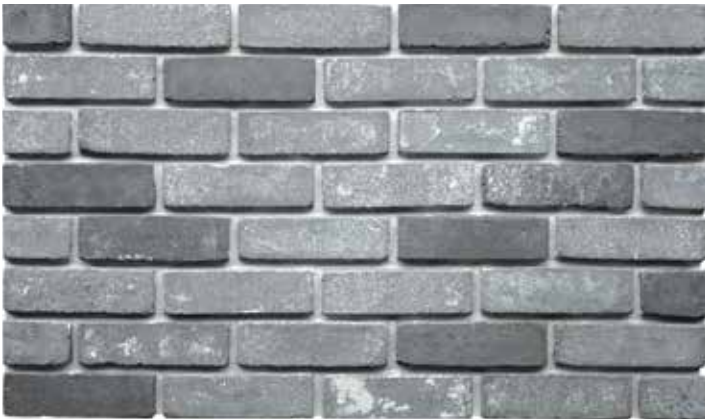

# BRICKHAUS™

— THIN BRICK VENEER —

BRICKHAUS Thin Brick Veneer delivers the authentic look and texture of traditional masonry in a light-weight, easy-to-install format. Available in four distinct colors, it offers the flexibility to complement a wide range of styles.

COVENTRY GRAY

HERITAGE RED

STORM CLOUD

WHITE WISP

COVENTRY GRAY

HERITAGE RED

STORM CLOUD

WHITE WISP